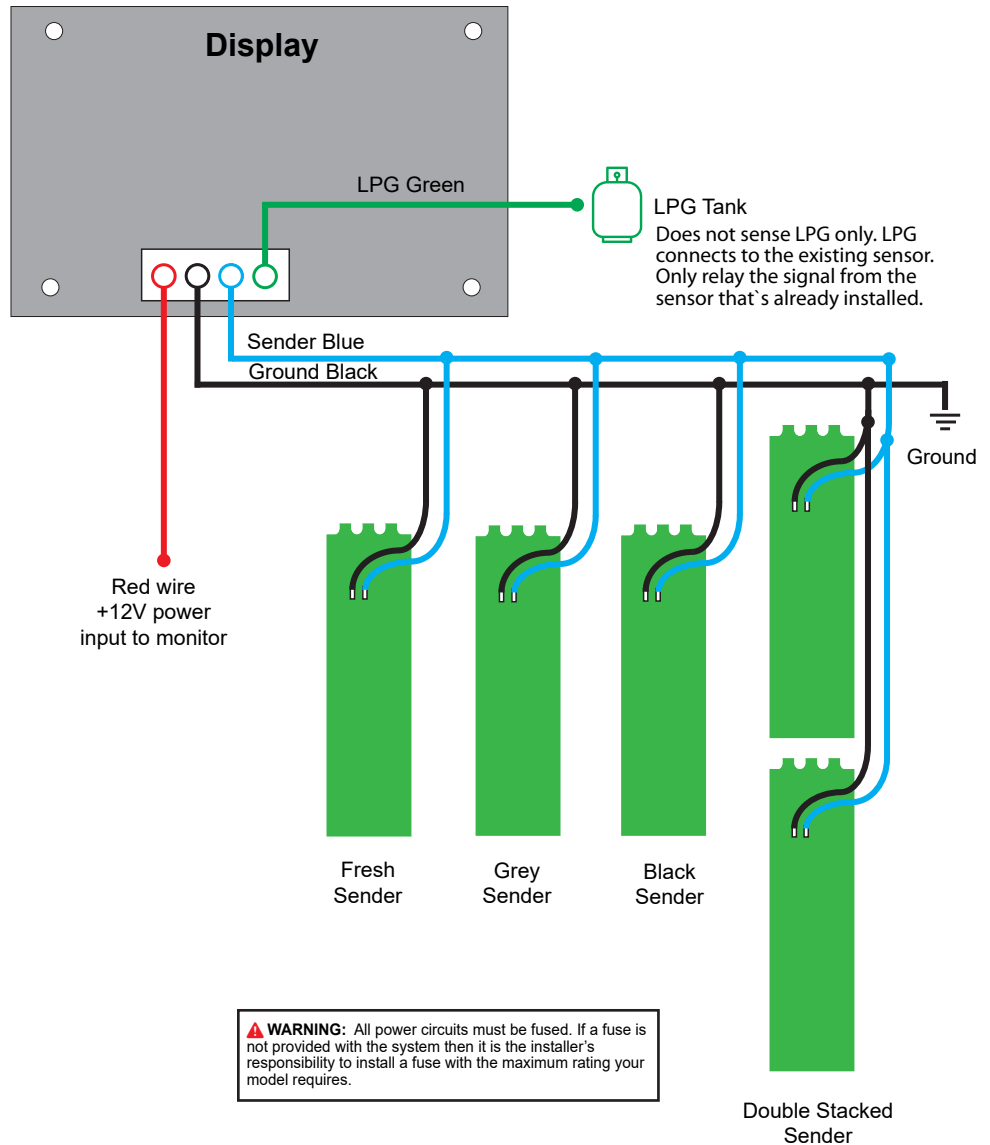

SEELLEVEL II™

709 Wiring Diagram

Pigtail Wires

Pin	Color	Function
1	Red	+12V
2	Black	Ground
3	Blue	Tank Senders
4	Green	LPG Tank